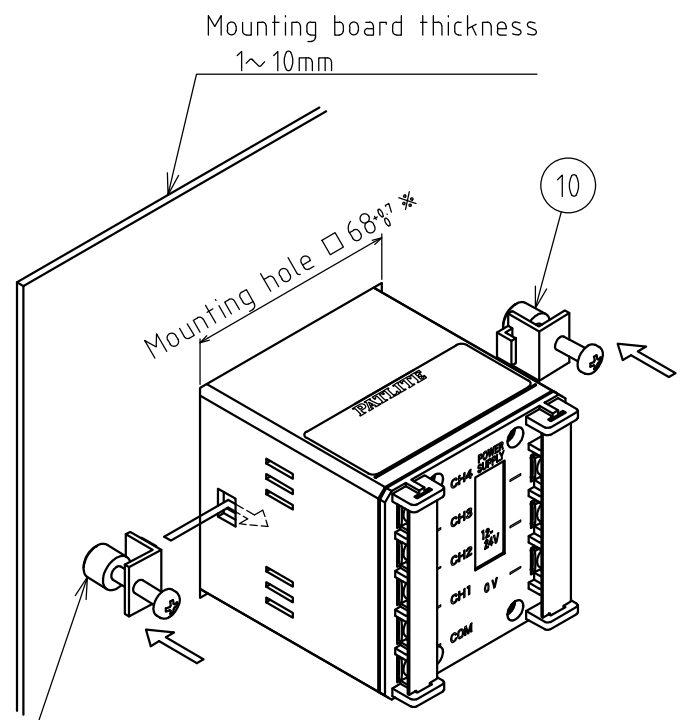

※1 Factory default setting(groupA)

※2 Sounds can be chosen from the sound list and combine freely using an SD card (Type : SDV-2GP Sold separately)

Hang two Mounting Angles on the hole of product's side face and tighten it's screws after inserting product in mounting hole .
(Recommended tightening torque 0.7±0.1N·m)