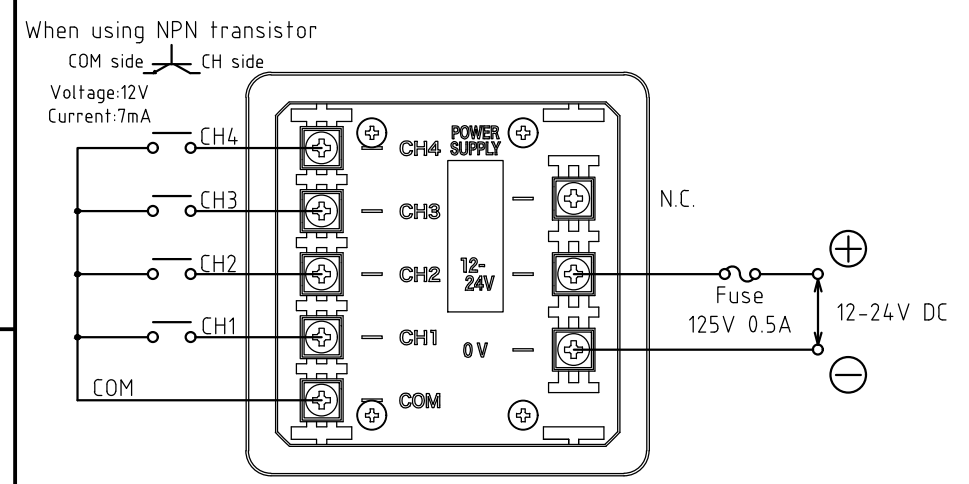

※1 Factory default setting(groupA)

※2 Sounds can be chosen from the sound list and combine freely using an SD card (Type : SDV-2GP Sold separately)

Hang two Mounting Angles on the hole of product's side face and tighten it's screws after inserting product in mounting hole .
(Recommended tightening torque 0.7±0.1N·m)

* Mounting hole dimension complies with IEC-61554(DIN-43700).

Product mounting drawing

BD-24A Wiring diagram

10	Mounting Angle	2	Accessory
9	+Pan Head Screw	1	M3X6 For Front Cover Mounting
8	Slot Waterproof Rubber	1	EPDM
7	+Pan Head Screw With Square Washer	8	M3X6 For Wiring
6	Terminal Cover	2	PC t=0.43
5	Rear Cover	1	ABS Dark Gray
4	Case	1	ABS Dark Gray
3	Waterproof Sheet	1	CR t=1.0
2	Front Cover	1	ABS Light Gray/Dark Gray
1	Front Panel	1	ABS Light Gray/Dark Gray
番号 No.	部品名 Part Name	数量 Qty.	記事 Remarks