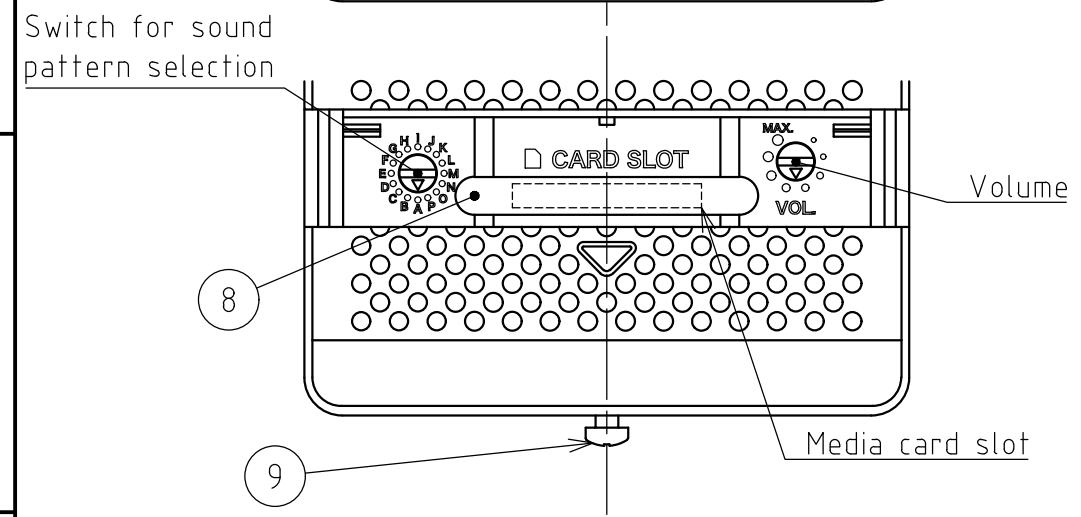

※1 Factory default setting(groupA)

※2 Sounds can be chosen from the sound list and combine freely using an SD card (Type : SDV-2GP Sold separately)

Hang two Mounting Angles on the hole of product's side face and tighten it's screws after inserting product in mounting hole .
(Recommended tightening torque 0.7±0.1N·m)

* Mounting hole dimension complies with IEC-61554(DIN-43700).

Product mounting drawing

BD-24A Wiring diagram

10	Mounting Angle	2	Accessory
9	+Pan Head Screw	1	M3X6 For Front Cover Mounting
8	Slot Waterproof Rubber	1	EPDM
7	+Pan Head Screw With Square Washer	8	M3X6 For Wiring
6	Terminal Cover	2	PC t=0.43
5	Rear Cover	1	ABS Dark Gray
4	Case	1	ABS Dark Gray
3	Waterproof Sheet	1	CR t=1.0
2	Front Cover	1	ABS Light Gray/Dark Gray
1	Front Panel	1	ABS Light Gray/Dark Gray
番号 No.	部品名 Part Name	数量 Qty.	記事 Remarks