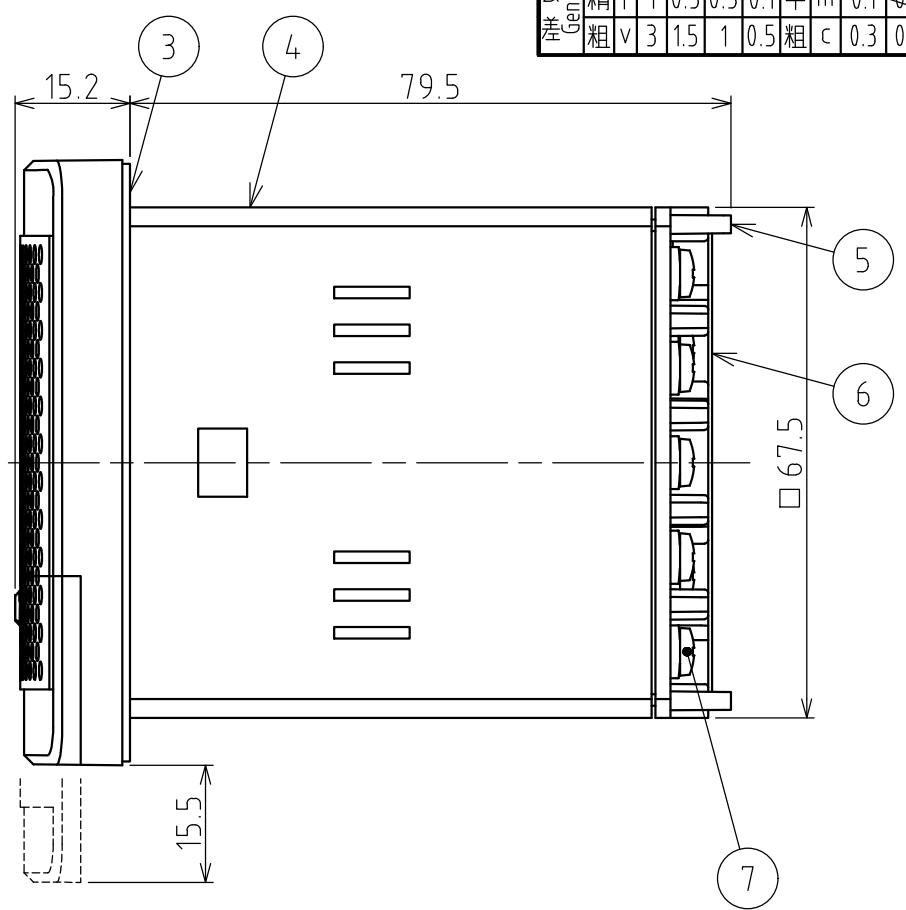

Hang two Mounting Angles on the hole of product's side face and tighten it's screws after inserting product in mounting hole .
(Recommended tightening torque 0.7±0.1N·m)

* Mounting hole dimension complies with IEC-61554(DIN-43700).

Product mounting drawing