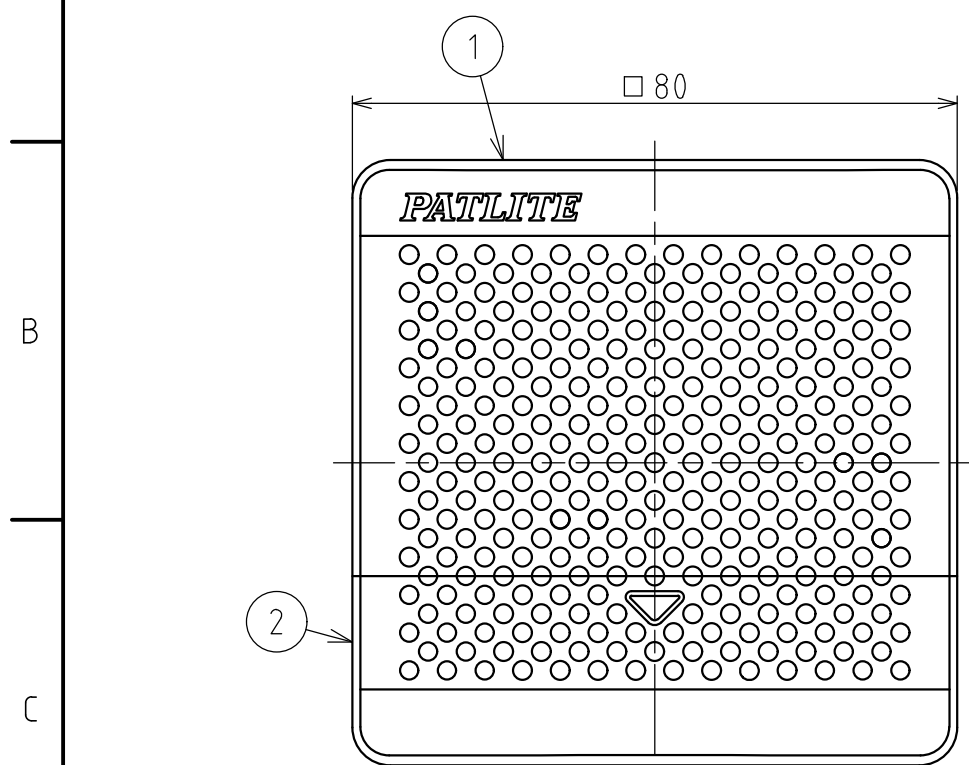

Hang two Mounting Angles on the hole of product's side face and tighten it's screws after inserting product in mounting hole .
(Recommended tightening torque 0.7±0.1N·m)

* Mounting hole dimension complies with IEC-61554(DIN-43700).

Product mounting drawing