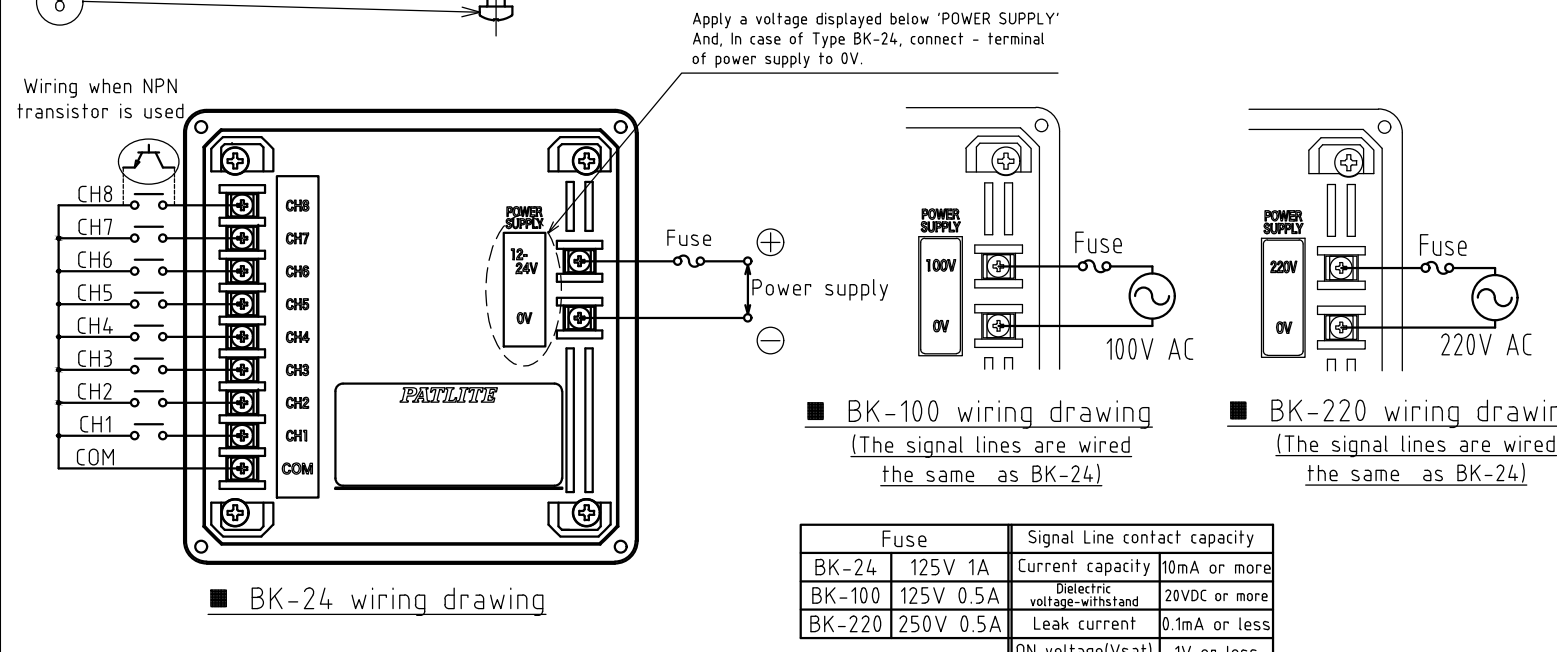

指定 公差 General tolerance	角度公差 ±[°]			寸法公差 ±[mm]							
	短辺 長さ Length of short side	~	~100	6	30	120	300	1000			
	精 f	1	0.5	0.3	0.1	中 m	0.1	0.3	0.5	0.7	1
	粗 v	3	1.5	1	0.5	粗 c	0.3	0.5	1	1.2	2

図番 Drawing No.	BK-100-W18	
改訂 Rev.	年月日 Date	改訂履歴 Revisions

9	Metal Fitting	2	Optional
8	Cross Recessed Pan Head Screw with Spring Washer	1	M3X6
7	Slot waterproof rubber	1	EPDM
6	Front cover	1	ABS
5	Terminal cover	2	PC, t=0.5
4	Terminal block	11	M3X6
3	Rear cover	1	ABS
2	Waterproof packing	1	CR, t=1.0
1	Case	1	ABS
番号 No.	部品名 Part Name	数量 Qty.	記事 Remarks

機種 Model	BK-24/100/220	特注 No. S.P.No.	-	図名 Name	Outer Dimension Drawing
品目コード Part No.	-	尺度 Scale	-	三角法 3rd Angle P.	単位 Unit mm

* Apply a voltage for the signal line. Failure to do so may be damaged to the product.