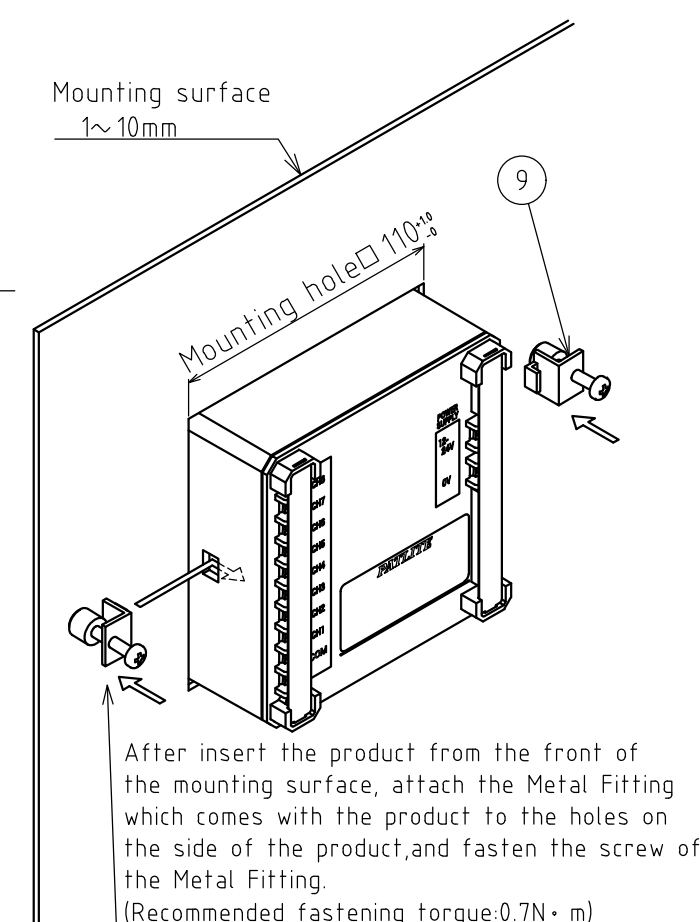

図番 Drawing No.	BK-100-W18	
改訂 Rev.	年月日 Date	改訂履歴 Revisions

9	Metal Fitting	2	Optional
8	Cross Recessed Pan Head Screw with Spring Washer	1	M3X6
7	Slot waterproof rubber	1	EPDM
6	Front cover	1	ABS
5	Terminal cover	2	PC, t=0.5
4	Terminal block	11	M3X6
3	Rear cover	1	ABS
2	Waterproof packing	1	CR, t=1.0
1	Case	1	ABS
番号 No.	部品名 Part Name	数量 Qty.	記事 Remarks